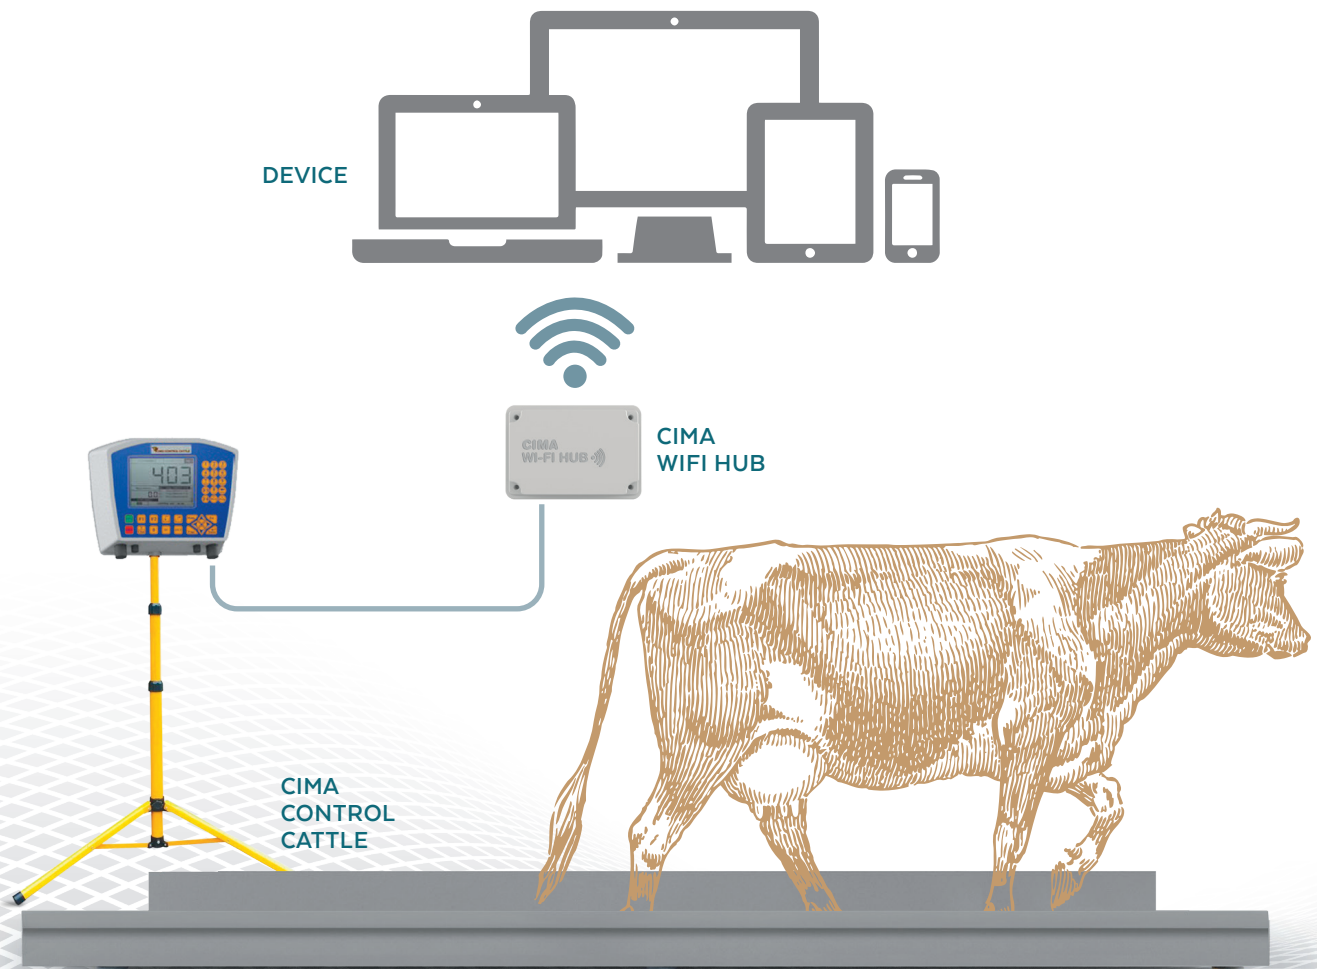

# CIMA WI-FI HUB

## Files transfer of Cima Control Cattle .

**CIMA WI-FI HUB** is an interconnection accessory to transfer weighing data to the WEB APP remotely. It will allow you to:

- View control unit screen, with the possibility of closing weighing and naming it
- View and download weighing database files by group
- View and download individual weighing database
- Automatic calibration
- Parameter setting for Cima Automatic Marker and Cima Automatic
- OPEN-API solution for data acquisition by the most common breeding management systems